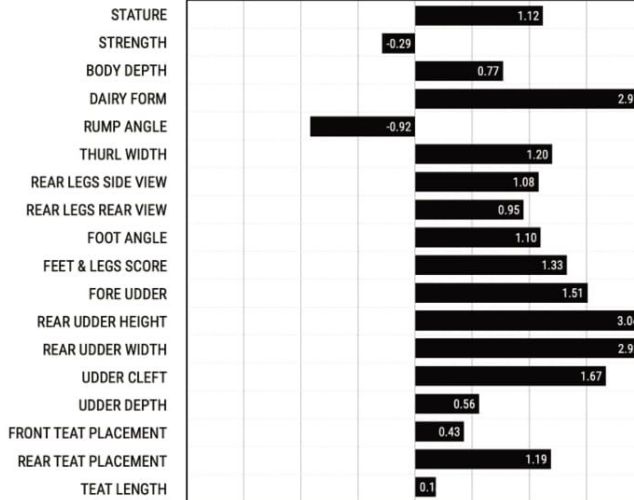

GENOMIC PREDICTION 08/2022

TYPE (HA USA) 08/2022		TPI +2364
+2.21 TYPE	+1.82 UDC	+1.05 FLC
PRODUCTION (CDCB) 08/2022		NM\$ 303
+185 MILK	+41 FAT	+19 PROTEIN
82% REL	0.12% FAT	0.05% PROTEIN
CM\$ 308	FM\$ 235	GM\$ 306
HEALTH & FERTILITY 08/2022		DPR -1.5
-1.5 DPR	0.9 HCR	-0.5 CCR
3.01 SCS	-0.1 MASTITIS	0.2 PL
0.2 PL	-3.2 LIVABILITY	0.8 HEIFER LIV.
CALVING TRAITS 08/2022		SCE 2.5%
2.5% SCE		2.7% DCE
6.3% SSB		8.0% DSB