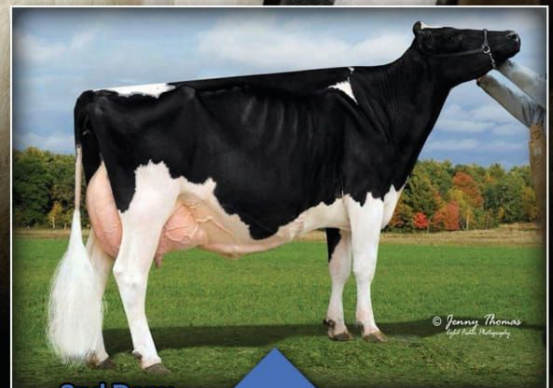

BUY ONLINE

733HO0003
DUCKETT LAMBDA **VOYAGE**

✓ LAMBDA x MS BEAUTYS BLACK VELVET EX-95-2E

Maternal Sisters to VOYAGE

Dam:

Ms Beautys Black Velvet EX-95-2E
5-07 2x 295d 29,450 4.2 1223 3.4 1005
Unanimous All-American 5-Year-Old '21

**GENOMIC
PROFILE**

2nd Dam:

Ms Exels Dundee Beauty EX-95-3E
8-09 2x 365d 36,180 4.3 1556 3.2 1157
All-American Aged Cow 2011

Breeding Consistency
from cows with purpose

info@ag3.ca | **AG3.ca**

Duckett
HOLSTEINS