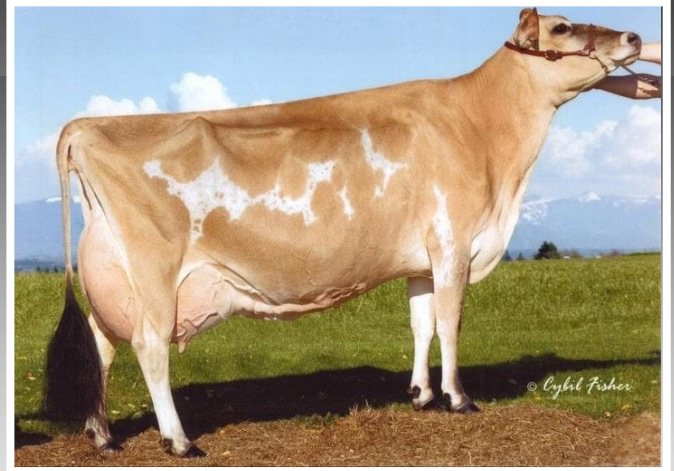

# Shades of Excellence

*Elliot's Regency Corrina-ET*

*Pleasant Nook F Prize Circus*

**74** \$ \_\_\_\_\_

**ENTOURAGE MPH VIP CORAL -ET**  
840003242692035 \* Born OCTOBER 31, 2021  
FALL CALF

John Cannon  
3098 210TH ST  
Dyersville, IA 52040  
563-542-7104 John