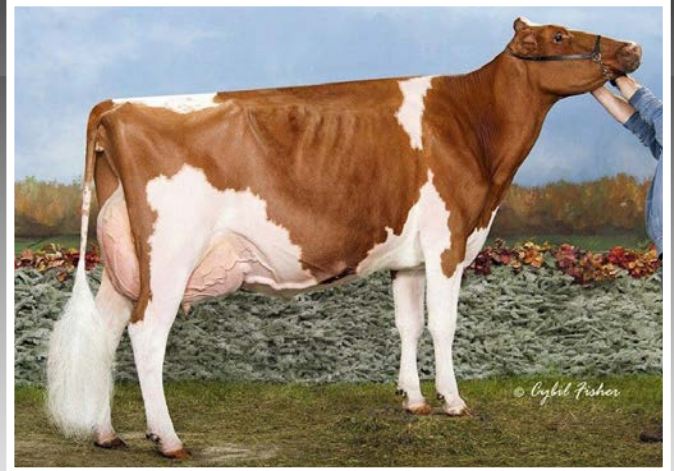

MS SRP Absolute Pro-Red-ET

104 $ _____

ZBW-BNA ANA PETUNIA-RED
840003218601630 * Born SEPTEMBER 1, 2021
FALL CALF

Kevin Ziemba
6162 Dunbarton Rd
Durhamville, NY 13054
315-730-6673 Kevin

MR AFFECTION ANALYST-RED-ET
840003139655530
PTA +2.87SCC -0.6PL -1.4DPR
PTA -84M -28F -23P 81R
PTAT +2.80T 81R 12/21

ROCKLAN-ZBW M PARIS-RED-ET
3126362604 EX94
2-02 2 315 26625 4.4 1184 3.4 898
3-03 2 306 30931 3.6 1102 3.1 971
4-03 2 324 30945 3.6 1114 3.2 976

1ST 4 YR OLD NORTHEAST SPRING SHOW 2021
HM SR CHAMP NORTHEAST SRRING SHOW 2021
NOMINATED ALL-AMERICAN SR 3 YR OLD 2020
NOMINATED ALL-AMERICAN SR 2 YR OLD 2019
NOMINATED ALL-AMERICAN WINTER YR 2018
ALL-AMERICAN WINTER CALF 2017
1ST WINTER CALF INTERNATIONAL RW 2017

AIR-OSA-MLE MALONE-RED-ET
598172
PTA +3.15SCC -3.5PL -1.7DPR
PTA -685M -42F -9P 99R
PTAT +1.16T 99R 12/21

MS-SRP ABSOLUTE PRO-RED-ET
69517435 EX93
2-03 2 311 16989 4.2 721 3.8 639
3-11 2 365 30031 4.4 1322 3.3 978

RESERVE GRAND CHAMPION ROYAL WINTER FAIR 2014
1ST 4 YR OLD ROYAL WINTER FAIR 2014
HM SR CHAMPION INTERNATIONAL RW SHOW 2014
1ST 4 YR OLD INTERNATIONAL RW SHOW 2014
RES INTERMEDIATE CHAMP ROYAL WINTER FAIR 2012
1ST JR 2 YR OLD ROYAL WINTER FAIR 2012

3RD THROUGH 8TH DAMS
:
PINELAND ADVENT PADDIE
WISON-DALE COUSTEAU PEG-ET EX92 2E
WILSON-DALE STORM PRISM-ET EX93 2E
L-JUMPER BSTAR PRETZEL EX91 3E
ERIC-DEW CONDUCTOR PEGGY EX95 4E
ERIC-DEW ARCHIE BELL EX90 GMD DOM