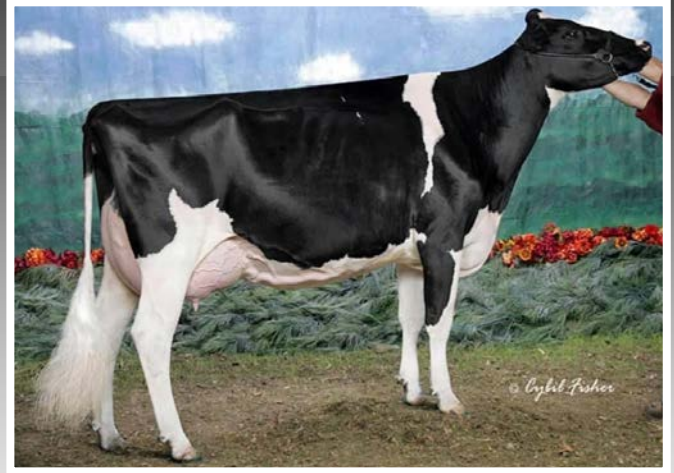

MD-Delight Durham Atlee-ET

103 $ _____

SCO-LO DICE ASSASSIN-RED-ET

840003242692019 * Born APRIL 30, 2021
SPRING YEARLING

John Cannon
3098 210TH ST
Dyersville, IA 52040
563-542-7104 John

LOH DICE-RED-ET
359824500

PTA +3.28SCC +0.1PL -1.4DPR
PTA -118M -39F -6P 87R
PTAT +2.76T 83R 12/21

SCO-LO DANIEL ACURA 2311-ET

840003137167615 EX90
1-11 2 305 14730 4.1 611 3.3 483
3-04 2 278 22460 4.3 965 3.4 758

SHE-KEN UNO DANIEL-ET

72713018
PTA +2.88SCC -1.3PL -0.1DPR
PTA -477M -13F -9P 99R
PTAT +2.57T 99R 12/21

SCO-LO DOOR ACURA 2218-ET

74779248 EX91
2-06 2 361 24166 4.4 1058 3.4 816

GRAND CHAMPION EXPO PORTNEUF 2019
RESERVE ALL-QUEBEC SR 3 YR OLD 2019
3RD SR 3 YR OLD SUPREME LAITIER 2019
RES INT CHAMP NE SPRING NATIONAL 2018
HM INT CHAMP MID-EAST SPRING NATIONAL
2ND SR 2 QUEBEC SPRING SHOW 2018

3RD THROUGH 8TH DAMS:
VT-POND-VIEW GJ ACURA-ET EX90

LA-FOSTER GIBSON ALLURE EX92

MD-DELIGHT DURHAM ATLEE-ET EX92 GMD DOM
All-American Sr 3 yr old 2005
Reserve Intermediate Champ World Dairy Expo 2005

MD-DELIGHT STRM AMBERLEE-ET VG88 DOM

MS KINGSTEAD CHIEF ADEEN-ET EX94 2E DOM
Nom All-American 4 yr old 2001
Nom All-American Jr 3 yr old 2000

C AITKENBRAE STARBUCK ADA EX94 2E DOM 4*
All-American Produce of Dam 2001, 2001
All-American Sr 3 yr old 1990