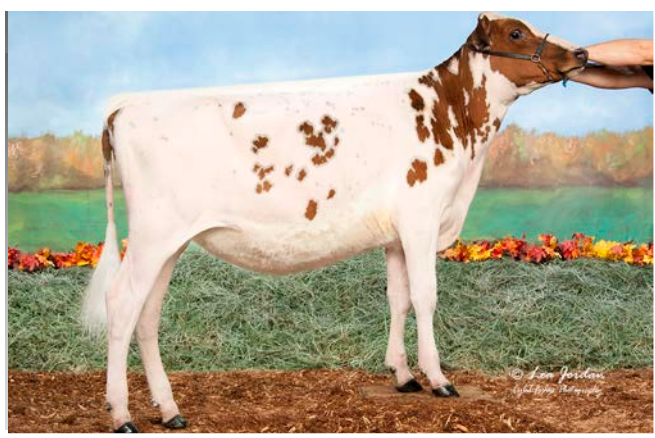

Shades of Excellence

Palmyra Lochinvar B Rejoice-ET