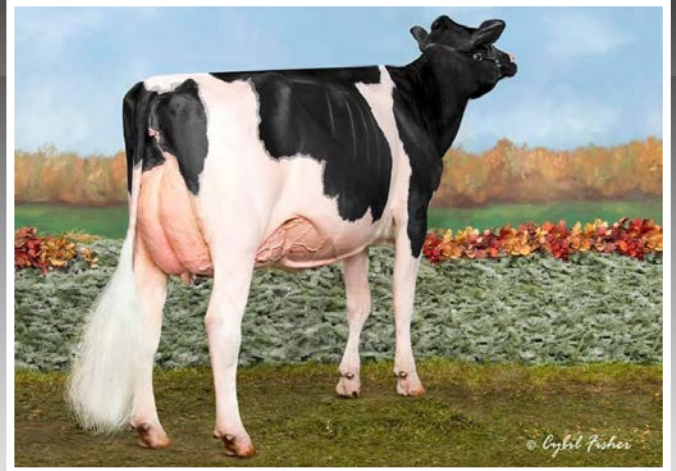

Shades of Excellence

Lingle Gold Freaky Girl

63 $ _____

First Choice Female

Five sexed pregnancies Due June 2022
35% Down 65% at Choice at 3 Months

Red Carpet Holsteins
Violet-Hill Holsteins
34695 Kirkland Rd
Kirkland, IL 60146
815-979-5314 Johnathan

WALNUTLAWN SIDEKICK
12508113

PTA +2.72SCC +.1PL -0.5DPR
PTA -1030M +13F -9P 96R
PTAT +2.92T 95R 12/21

LINGLE GOLD FREAKY GIRL
72749203 EX93

2-03 2 294 18080 4.2 751 3.2 577
3-02 2 356 27820 3.6 1012 3.1 863

RES INT CHAMPION WI STATE SHOW 2017
4TH SR 3 YR OLD INTERNATIONAL SHOW 2017
ALL-AMERICAN SR 2 YR OLD 2016
INTERMEDIATE CHAMPION INTERNATIONAL SHOW 2016
1ST SR 2 YR OLD INTERNATIONAL SHOW 2016
2ND SR 2 YR OLD MID-WEST SPRING NATIONAL 2016
HM ALL-AMERICAN WINTER YEARLING 2015
1ST WINTER YEARLING MID-EAST SPRING NATIONAL
1ST WINTER YEARLING MID-EAST SUMMER NATIONAL
3RD WINTER YEARLING INTERNATOINAL SHOW 2015

BRAEDALE GOLDWYN
10705608

PTA +2.83SCC -1.5PL -1.2DPR
PTA -704M -7F -12P 99R
PTAT +1.05T 99R 12/21

LINGLE DD FEARSOME

65269950 EX94 2E
2-00 2 297 17700 4.1 718 3.3 590
3-00 2 352 26100 4.0 1054 3.3 854
4-04 2 283 22750 3.9 890 3.3 755
5-06 2 301 22090 4.3 951 3.4 758
6-07 2 246 23100 3.8 887 3.2 745

1ST JR 2 YR OLD MID-EAST SPRING NATIONAL 2010
2ND SPRING YEARLING MID-WEST SUMMER NATIONAL 2009

3RD THROUGH 6TH DAMS:

LINGLE OUTSIDE FAMOUS EX92 2E

MISS FLURRIES FROSTEE-ET EX90

K-LAND BROKER FLURRY EX93 3E

1st Winter Yearling Eastern Fall National 1996

C MERLHOLME MIDNIGHT FANNY EX92 3E