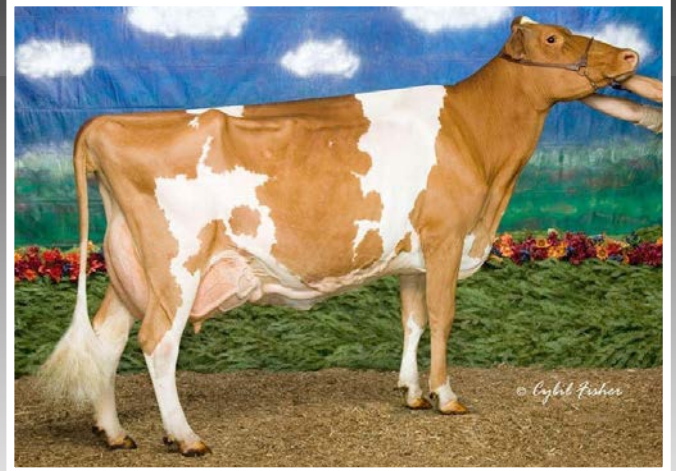

Indian Acres MM Pistachio Pie

48 $ _____

WARWICK MANOR LS SPECIAL-ETV

97011289 * Born DECEMBER 9, 2020
WINTER YEARLING

Goldfawn Farm
2712 Val Verde Rd
McGregor, TX 76657
254-717-7910 Nate

SPRINGHILL J LONE STAR-ET
68030411

PTA +3.09SCC -3.0PL -3.8DPR
PTA +222M +7F +13P 94R
PTAT +.5T 93R 12/21

WARWICK MANOR ALYMO PIE
78008802 VG88

2-05 2 365 26530 5.5 1466 3.3 884
4-04 2 365 33490 6.5 2176 3.2 1072

RESERVE ALL-AMERICAN SR 2 YR OLD 2016
UNAN ALL-AMERICAN WINTER YEARLING 2017

SNIDERS GARRETT ALYMO-ET
68018751

PTA +3.02SCC +.4PL +.7DPR
PTA -641M +7F -5P 85R
PTAT +.2T 99R 12/21

INDIAN ACRES N CUTIE PIE-ET

68029766 VG88
2-08 2 307 25930 3.9 1001 3.1 810
3-08 2 365 31340 5.5 1728 3.1 986
5-05 2 365 28350 4.6 1297 3.2 901

3RD THROUGH 5TH DAMS:

INDIAN ACRES MM PISTACHIO PIE EX 94
Supreme Champion World Dairy Expo 2007
Supreme Champion All-American Dairy Show 2007
All-American 5 yr old 2007
All-American 4 yr old 2006
Nominated All-American Jr 2 yr old 2005

INDIAN ACRES FAYS PUMPKIN PIE VG87

WABANAKI PV PECAN PIE EX 91