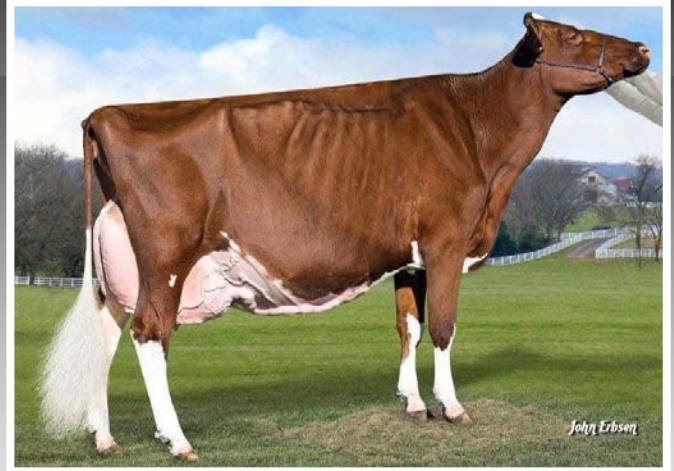

KHW Regiment Apple-Red-ET

99 $ _____

REDCARPET VALKYRIE-RED-ET

840003224513286 * Born December 16, 2021
WINTER CALF

Red Carpet Holsteins
34695 Kirkland Rd
Kirkland, IL 60146
815-979-5314 Johnathan

MR BLONDIN WARRIOR-RED-ET

840003139655530

PTA +2.86SCC -1.8PL -2.5DPR
PTA -141M +0F -1P 85R
PTAT +3.52T 80R 12/21

MS APPLES ALEXIS *RC* CV

140532308 VG87-2YR

2-03 2 365 31102 5.0 1522 3.5 1093

PICSTON SHUTTLE

598172

PTA +2.86SCC +0.2PL -0.9DPR
PTA +74M +5F -5P 99R
PTAT +.31T 99R 12/21

KHW REGIMENT APPLE-RED-ET

68105115 EX96 4E
2-04 2 318 22560 4.3 959 3.5 784
3-05 2 365 34330 3.9 1346 3.5 1213
5-04 2 365 41860 4.1 1709 3.4 1425
7-04 2 365 35430 4.0 1415 3.5 1230
LIFE 1908 174570 7465 6317
ALL-AMERICAN PRODUCTION COW 2014
1ST MATURE COW ROYAL WINTER FAIR 2014
HM CHAMPION INTERNATIONAL R&W SHOW 2014
INTERNATIONAL RED & WHITE COW OF YEAR 2013
RED AND WHITE COW OF THE YEAR 2012
UNANIMOUS ALL-AMERICAN AGED COW 2012
GRAND CHAMPION GRAND INTERNATIONAL 2012
GRAND CHAMPION NY SPRING SHOW 2012
GRAND CHAMPION MIDWEST SPRING SHOW 2012
ALL-CANADIAN MATURE COW 2010-2011
GRAND CHAMPION ROYAL WINTER FAIR 2010-2011
RES SUPREME CHAMP ROYAL WINTER FAIR 2010-2011
GRAND CHAMPION GRAND INTERNATIONAL 2010

3RD THROUGH 8TH DAMS:

KAMPS-HOLLOW ALTITUDE-ET EX95 2E DOM
7-00 2 365 39690 4.7 1849 3.2 959
Red Impact Cow of the Year 2009
Wisconsin Cow of the Year 2009

CLOVER-MIST ALISHA-ET EX 93 3E

CLOVER-MIST AUGY STAR-ET *RC EX94 4E

D-R-A AUGUST EX96 4E DOM
Nom. All-American Aged Cow 1986

D-R-A IDEAL PRECIOUS LEADER EX90 2E

D-R-A PRINCESS LAD LEADER EX90 3E