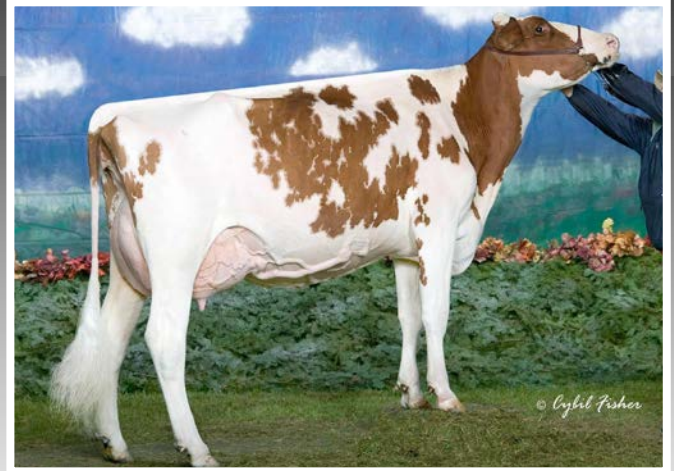

Henkeseen Royalty Reason-ET

91 $ _____

HENKESEEN W REMEMBER ME EXP-ET

840003217140301* Born SEPTEMBER 2, 2021
FALL CALF

Matt Henkes
18467 165TH ST
Luana, IA 52156
563-880-8614 Matt

MATERNAL SISTER TO REMEMBER ME

HENKESEEN ROYALTY REASON -ET VG88-MAX
UNANIMOUS ALL-AMERICAN JR 2 YR OLD 2021
1ST JR 2 WORLD DAIRY EXPO 2021
GRAND CHAMPION IOWA STATE SHOW 2021
HM ALL-AMERICAN SUMMER YEARLING 2020

OURWAY WALK ON THE WILDSIDE

68319344
PTA +3.12SCC +1.6PL +0.8DPR
PTA -631M -14F -22P 98R
PTAT +.20T 96R 12/21

GE HENKESEEN ABN RUMOR HAS IT

68320601 EX90
1-11 2 293 15270 4.1 626 3.0 453
2-11 2 274 17490 3.3 575 2.7 468

ROVIN MEGA ALL ABNER P

68309795
PTA +3.36SCC +.7PL -.3DPR
PTA -115M -28F -27P 83R
PTAT +.40T 76R 12/21

HENKESEEN AD RUMOR RED-ET

63445879 EX93
2-00 3 272 15970 3.2 517 2.7 434
3-00 3 224 15280 3.4 515 2.7 412
Sired by KHW KITE ADVENT-RED

3RD THROUGH 7TH DAMS:

HENKESEEN TALENT RIPPLE RED EX92
NOM ALL-AMERICAN SENIOR 3

HENKESEEN RUBENS ROBIN EX 91
NOM JR ALL-AMERICAN SENIOR

HENKESEEN MASON HANDI EX92

HENKESEEN M HILLARY EX 94

HENKESEEN MARK MACI EX94