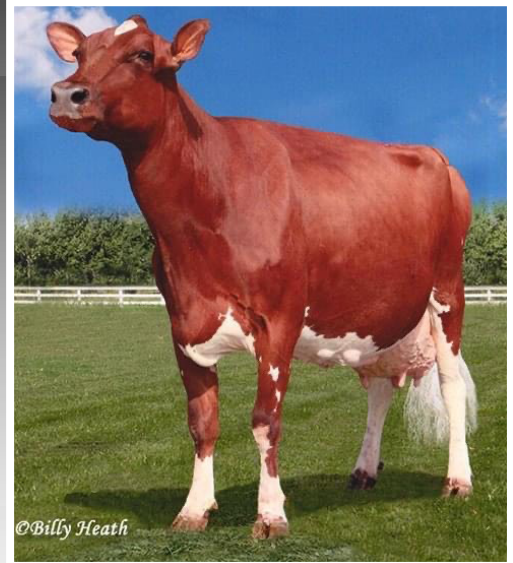

Maple-Dell Zorro Dafourth

19 $ _____

ACCLAIMED KS DIJON-ET
840003224513307 * Born JUNE 3, 2021
SUMMER YEARLING

Acclaimed Ayrshires
23334 Kidder Rd
Epworth, IA 52045
563-451-2400 Jim
815-979-5314 Johnathan

BEAR-AYR DISTINCT KINGSIRE
840003132388711

PTA	+3.20SCC	+1.1PL	-.5DPR	
PTA	-256M	-14F	+2P	70R
PTAT	+1.00T		52R	12/21

GOOD-VUE REALITY DASH-ET

840003009378962	EX92		
2-01 2 303	16920	3.4	567 3.4 573
3-01 2 285	17330	3.1	539 3.5 600
4-00 2 305	20070	3.4	688 3.4 676
5-00 2 305	22350	3.5	784 3.3 727
6-00 2 305	14570	4.5	652 3.6 522

NOM ALL-AMERICAN 4 YR OLD 2016
NOM ALL-AMERICAN JR 3 YR OLD 2015
2ND JR 3 YR OLD MID-ATLANTIC NATIONAL

PALMYRA TRI STAR REALITY-ET
68016348

PTA	+3.07SCC	-0.5PL	-0.5DPR	
PTA	+423M	+14F	+1P	98R
PTAT	+0.3T		96R	12/21

MAPLE-DELL SANTIAGO DAISY

65302660	VG85		
2-11 2 207	9290	3.5	323 3.4 318

3RD SUMMER YR CENTRAL NATIONL JR

MATERNAL SISTERS TO DAISY:

MAPLE-DELL TRIDENT DEE-ET EX94

Nom All-American Sr 3 yr old 20011
Nom All-American Sr 2 yr old 2010
Nom All-American Fall Yearling 2009
Nom All-American Fall Calf 2008

MAPLE-DELL POKER DAISY EX93 2E

Jr Champ Mid-Atlantic National Jr Show 2013

MAPLE-DELL POKER DIAMOND EX91

Res All-American Winter Yearling 2015

MAPLE-DELL DREAMER DESTINEE VG87

All-American Milking Yearling 2016
Nom All-American Sr 2 yr old 2017

3RD DAM:

MAPLE-DELL ZORRO DAFOURTH EX95 2E

2-00 2 305	22380	4.3	958 3.3 737
3-00 2 305	21790	4.0	866 3.1 676
4-00 2 365	26200	4.6	1203 3.3 864
6-01 2 365	30950	4.5	1387 3.0 939
7-11 2 365	27930	4.3	1193 3.0 838
9-06 2 305	23220	4.7	1098 2.9 668
LIFE	2287	165180	7191 5148

RES GRAND CHAMPION CENTRAL NATIONAL 2006
GRAND CHAMPION MID-ATLANTIC NATIONAL 2006
RESERVE ALL-AMERICAN 4 YR OLD 2006
INTERMEDIATE CHAMPION MID ATLANTIC 2005
RESERVE ALL-AMERICAN JR 3 YR OLD 2005
NOM ALL-AMERICAN JR 2 YR OLD 2004

4TH DAM:

MAPLE-DELL T-S DARE EX90