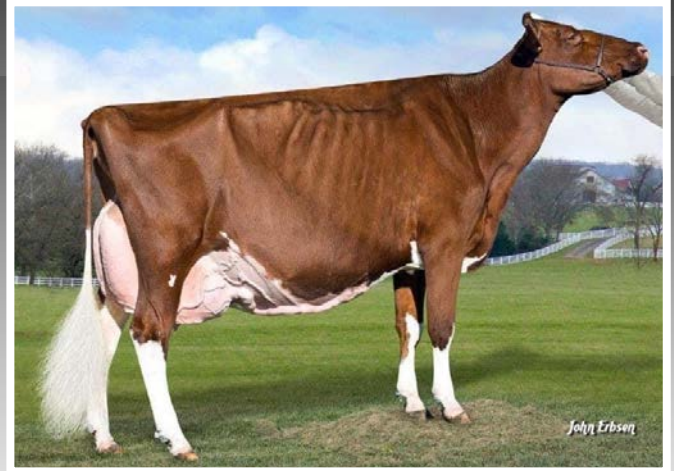

KHW Regiment Apple-Red-ET

100 $ _____

FIRST CHOICE FEMALE
THREE FEMALE PREGNANCIES DUE MARCH

Red Carpet Holsteins
Smithcrest & Violet Hill
34695 Kirkland Rd
Kirkland, IL 60146
815-979-5314 Johnathan

MR BLONDIN WARRIOR-RED-ET
84000313965530

PTA +2.86SCC -1.8PL -2.5DPR
PTA -141M +0F -1P 85R
PTAT +3.52T 80R 12/21

MS ROLL-N-VIEW ALTHEA-RED
72193370 EX94

2-03 2 365 31102 5.0 1522 3.5 1093
4-04 2 365 29901 4.0 1198 3.3 972
6-01 2 365 42180 4.7 1986 3.0 1272
NOM ALL-AMERICAN JR 2 YR OLD 2015
2ND PROD COW MID-WEST SPRING 2021
DAM OF AMMO-P @ ST JACOBS

PICSTON SHOTTLE
598172

PTA +2.86SCC +0.2PL -0.9DPR
PTA +74M +5F -5P 99R
PTAT +.31T 99R 12/21

MS APPLES ALEXIS *RC *CV
140532308 VG87-2YR

2-03 2 365 31102 5.0 1522 3.5 1093

3RD DAM:

KHW REGIMENT APPLE-RED-ET EX96 4E
Red Impact Cow of the Year 2009
All American Production Cow 2014
1st Mature Cow Royal Winter Fair 2014
HM Grand International R&W Show 2014
International Red & White Cow of the Year 2013
Red and White Cow of the Year 2012
Unanimous All-American Aged Cow 2012
Grand Champion International RW Show 2012
Grand Champion NY Spring Show 2012
Grand Champion Midwest Spring Show 2012
All-Canadian Mature Cow 2010-2011
Grand Champion Royal Winter Fair 2010-2011
Res Supreme Champ Royal Winter Fair 2010-2011
Grand Champion International RW Show 2010

4TH THROUGH 9TH DAMS:

KAMPS-HOLLOW ALTITUDE-ET EX95 2E DOM
7-00 2 365 39690 4.7 1849 3.2 959
Red Impact Cow of the Year 2009
Wisconsin Cow of the Year 2009

CLOVER-MIST ALISHA-ET EX 93 3E

CLOVER-MIST AUGY STAR-ET *RC EX94 4E

D-R-A AUGUST EX96 4E DOM
Nom. All-American Aged Cow 1986

D-R-A IDEAL PRECIOUS LEADER EX90 2E

D-R-A PRINCESS LAD LEADER EX90 3E