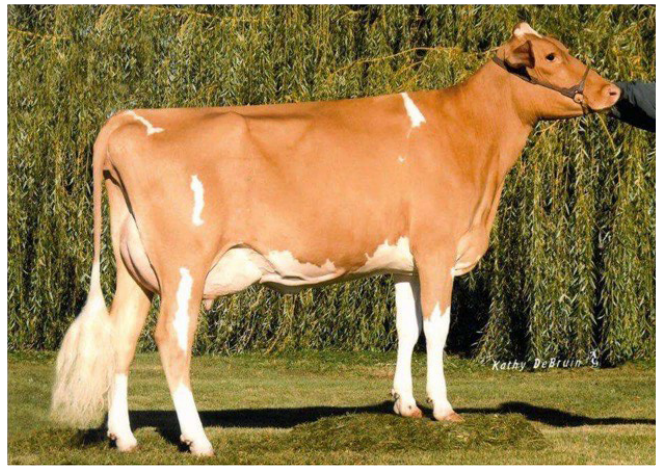

Shades of Excellence

Knapps Ace Jadelynn-ET