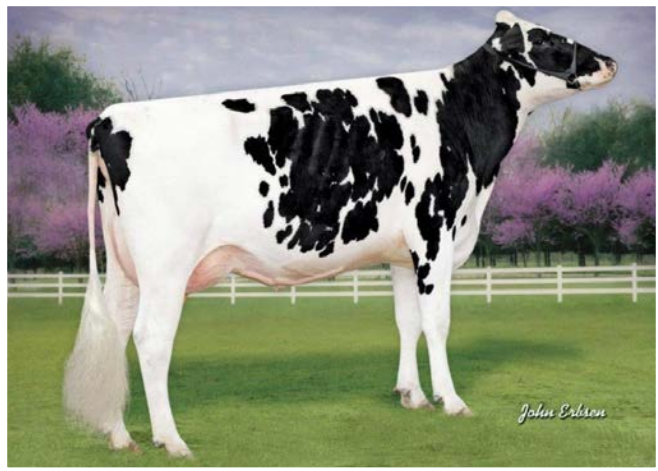

Shades of Excellence

MS Apples Alexis *RC* CV