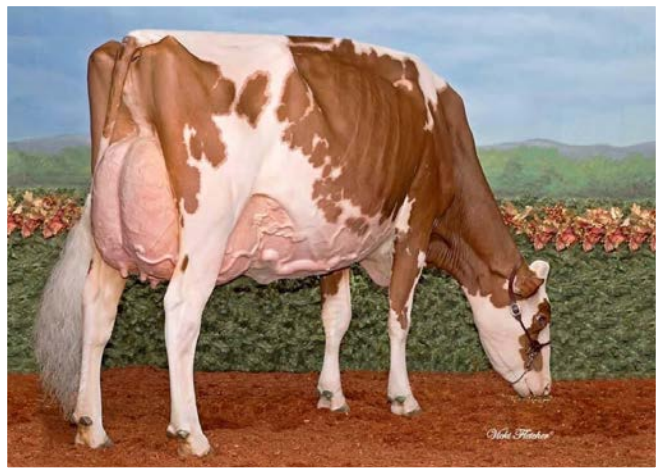

Shades of Excellence

Miss Apple Snapple-Red-ET