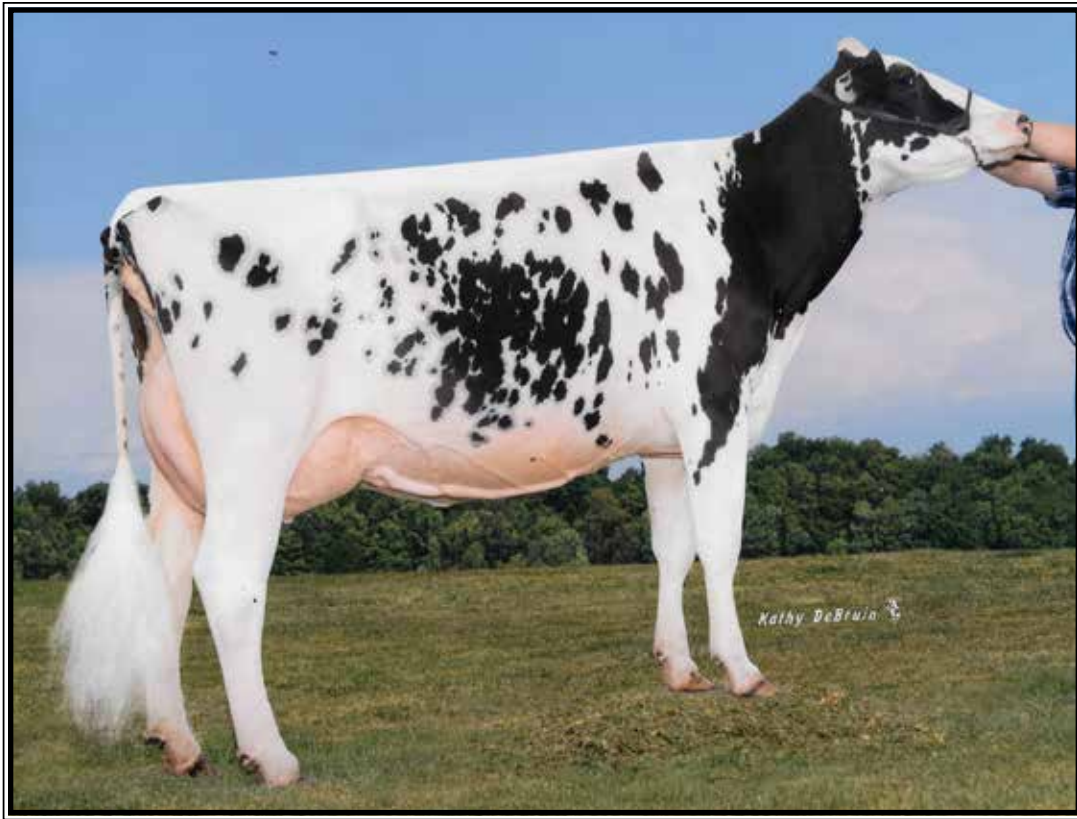

4th Dam:

Bodnar Symbol Sharp

VG-86 +EV+V

6-02 307 21960 4.6 1010 3.5 764
Lifetime 115950 4.2 4920 3.4 3946

Bodnar Baccardi Belle EX-92 EEVVEE

**Grand Champion Oneida County Holstein Show 2012*

(Mat. sister to the Dam of Lot 6, 2nd Dam of Lots 7-10 and the 3rd Dam of Lots 11 & 12)