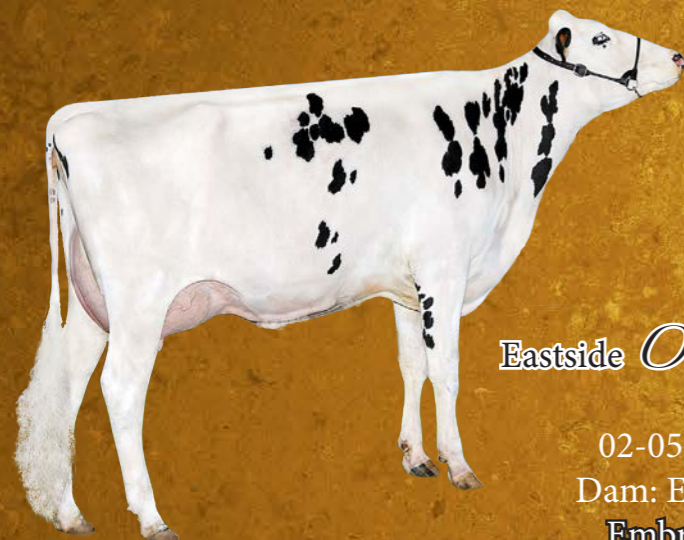

Eastside Fortune *Oriole* EX 93

4 Lact 36,913 4.9F 3.6P

Dam: Eastside Igniter Osmond EX 2E 8*

Embryos X Atwood

HM Grand Champion Atlantic Spring Showcase 2012

Eastside *Oakley* VG 86 2YR "Man O Man"

02-05 P128 10,881kg 4.4%F 3.1%P

Dam: Eastside Shottle Omalley EX 91

Embryos X Seagull Bay Diamond